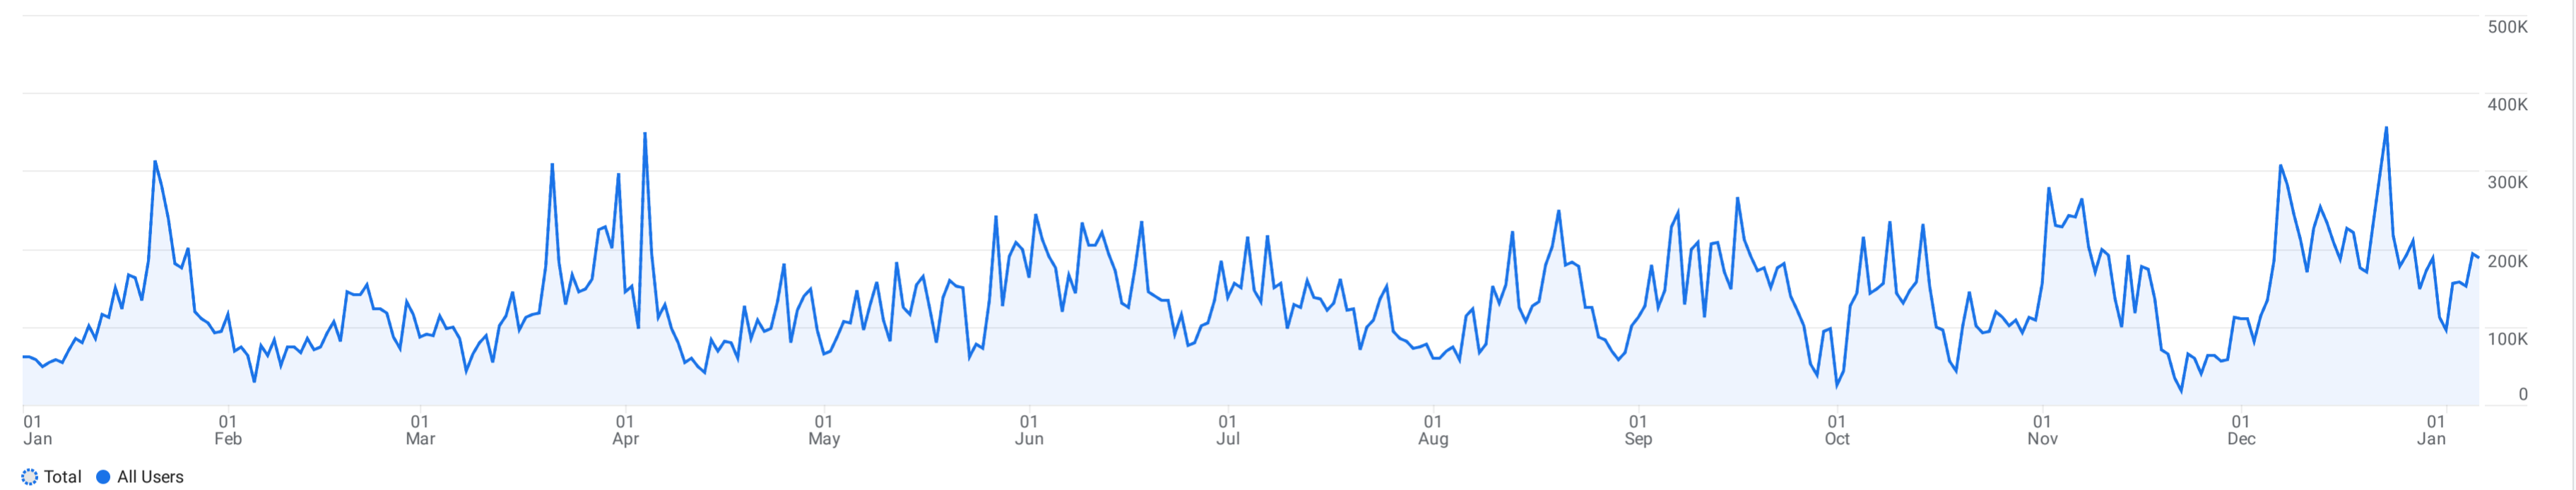

All Users Add comparison +

Custom Jan 1, 2024 - Jan 6, 2025

Audiences: Audience name

Add filter +

Views by Audience name over time

Plot rows Search... Rows per page: 10 1-1 of 1

<input type="checkbox"/>	Audience name	<input type="checkbox"/>	↓ Views	New users	Sessions	Views per session	Average session duration	Total users
<input checked="" type="checkbox"/>	Total	<input type="checkbox"/>	50,329,604 100% of total	3,077,396 100% of total	24,396,825 100% of total	2.06 Avg 0%	2m 27s Avg 0%	3,484,241 100% of total
<input checked="" type="checkbox"/>	1 All Users	<input type="checkbox"/>	50,329,604	3,077,396	24,396,825	2.06	2m 27s	3,484,241